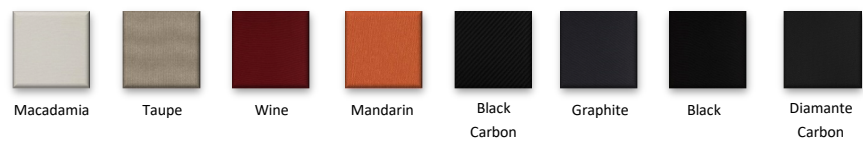

Standard Features:

- HEYtex PVC Tube Fabric
- Silvertex Premium Upholstery
- Large Bow Locker
- Comfortable Rear Seat with a Spacious Stern Locker
- Stainless Steel Rear Handrails
- Transom Extensions for Increased Performance

Colour Options

Warranty:

- **5 Years Hull Warranty**
- **5 Years Tube Fabric Warranty**
- **5 Years Outboard Warranty**
- **1 Year Fixtures & Fittings Warranty**

Silvertex Upholstery

SeaDek MARINE PRODUCTS

Orca Hypalon Tube Fabric

Gel Colours

Optional Extras

- Keel Protection — **£130**
- Tube Protection — **£163**
- Overall Cover — **£375**
- Console & Seat Cover — **£88**
- Stainless Steel Ski Mast — **£224**
- Bimini Top — **£638**
- Bow Sundeck Kit — **£245**
- Admiral Trailer — **£913**
- Hypalon Upgrade Band 1 — **£1975**
- Hypalon Upgrade Band 2 — **£2600**
- Gel Colour Upgrade — **£371**
- Sport Steering Wheel Upgrade — **£163**
- Overpressure Valves — **£63**
- SeaDek Flooring — **£363**
- Stainless Steel Bow Rails — **£321**
- Garmin VHF 110i **£375** - Garmin 210i **£650**