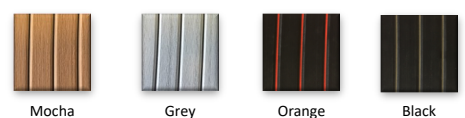

Colour Options

Warranty:

- **5 Years Hull Warranty**
- **5 Years Tube Fabric Warranty**
- **5 Years Outboard Warranty**
- **1 Year Fixtures & Fittings Warranty**

Silvertex Upholstery

SeaDek MARINE PRODUCTS

Orca Hypalon Tube Fabric

Gel Colours

Optional Extras

- Keel Protection — **£130**
- Tube Protection — **£163**
- Overall Cover — **£375**
- Console & Seat Cover — **£88**
- Stainless Steel Ski Mast — **£224**
- Bimini Top — **£638**
- Bow Sundeck Kit — **£245**
- Admiral Trailer — **£913**
- Hypalon Upgrade Band 1 — **£1975**
- Hypalon Upgrade Band 2 — **£2600**
- Gel Colour Upgrade — **£371**
- Sport Steering Wheel Upgrade — **£163**
- Overpressure Valves — **£63**
- SeaDek Flooring — **£363**
- Stainless Steel Bow Rails — **£321**
- Garmin VHF 110i **£375** - Garmin 210i **£650**