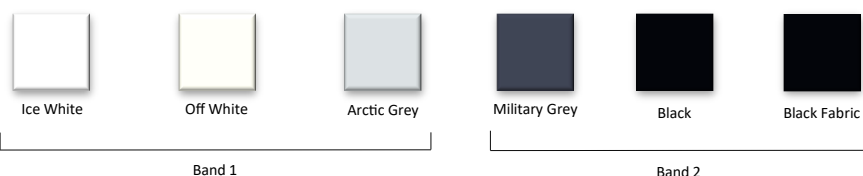

Colour Options

Warranty:

- **5 Years Hull Warranty**
- **5 Years Tube Fabric Warranty**
- **5 Years Outboard Warranty**
- **1 Year Fixtures & Fittings Warranty**

Silvertex Upholstery

SeaDek MARINE PRODUCTS

Orca Hypalon Tube Fabric

Gel Colours

Optional Extras

- Keel Protection — **£130**
- Tube Protection — **£163**
- Overall Cover — **£375**
- Console & Seat Cover — **£88**
- Stainless Steel Ski Mast — **£224**
- Bimini Top — **£638**
- Bow Sundeck Kit — **£245**
- Admiral Trailer — **£913**
- Hypalon Upgrade Band 1 — **£1975**
- Hypalon Upgrade Band 2 — **£2600**
- Gel Colour Upgrade — **£371**
- Sport Steering Wheel Upgrade — **£163**
- Overpressure Valves — **£63**
- SeaDek Flooring — **£363**
- Stainless Steel Bow Rails — **£321**
- Garmin VHF 110i **£375** - Garmin 210i **£650**