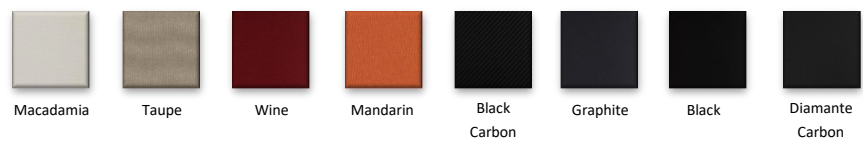

Standard Features:

- Heytex PVC Tube Fabric
- Silvertex Premium Upholstery
- Comfortable Helm Seats with Storage
- Large Bow Locker
- Comfortable Rear Seat with a Spacious Stern Locker
- Large Swim Platforms with S/S Telescopic Boarding Ladder
- Unique S/S Tube Mounted Bow Rails
- Stainless Steel Rear Handrails
- Useful Rope Lockers Either Side of Splashwell
- Transom Extensions for Increased Performance

Colour Options

Warranty:

- **5 Years Hull Warranty**
- **5 Years Tube Fabric Warranty**
- **5 Years Outboard Warranty**
- **1 Year Fixtures & Fittings Warranty**

Silvertex Upholstery

SeaDek MARINE PRODUCTS

Orca Hypalon Tube Fabric

Gel Colours

Upgrade

Optional Extras

- Keel Protection — **£183.00**
- Tube Protection — **£225.00**
- Overall Cover — **£579.00**
- Console & Seat Cover — **£230.00**
- Stainless Steel Ski Tower — **£904.00**
- Shower Kit — **£771.00**
- Bimini Top — **£1,150.00**
- Bow Table & Sundeck Kit — **£654.00**
- Admiral Trailer — **£2083.33**
- Hypalon Upgrade Band 1 — **£3146.00**
- Hypalon Upgrade Band 2 — **£3788.00**
- Gel Colour Upgrade — **£650.00**
- Gel Colour Upgrade (Hull & Step Ends) — **£213.00**
- Hydraulic Steering — **£1933.00**
- Sport Steering Wheel Upgrade — **£163.00**
- Overpressure Valves — **£63.00**
- SeaDek Flooring — **£846.00**