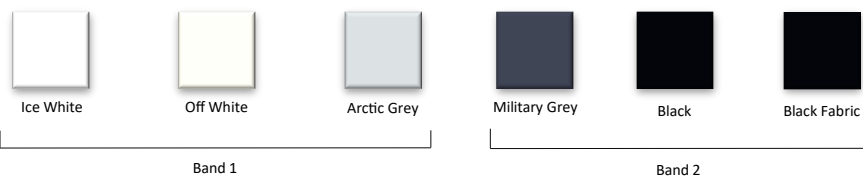

Colour Options

Warranty:

- **5 Years Hull Warranty**
- **5 Years Tube Fabric Warranty**
- **5 Years Outboard Warranty**
- **1 Year Fixtures & Fittings Warranty**

Silvertex Upholstery

SeaDek MARINE PRODUCTS

Orca Hypalon Tube Fabric

Gel Colours

Upgrade

Optional Extras

- Keel Protection — **£183.00**
- Tube Protection — **£225.00**
- Overall Cover — **£579.00**
- Console & Seat Cover — **£230.00**
- Stainless Steel Ski Tower — **£904.00**
- Shower Kit — **£771.00**
- Bimini Top — **£1,150.00**
- Bow Table & Sundeck Kit — **£654.00**
- Admiral Trailer — **£2083.33**
- Hypalon Upgrade Band 1 — **£3146.00**
- Hypalon Upgrade Band 2 — **£3788.00**
- Gel Colour Upgrade — **£650.00**
- Gel Colour Upgrade (Hull & Step Ends) — **£213.00**
- Hydraulic Steering — **£1933.00**
- Sport Steering Wheel Upgrade — **£163.00**
- Overpressure Valves — **£63.00**
- SeaDek Flooring — **£846.00**