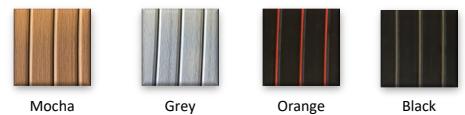

Colour Options

Warranty:

- **5 Years Hull Warranty**
- **5 Years Tube Fabric Warranty**
- **5 Years Outboard Warranty**
- **1 Year Fixtures & Fittings Warranty**

Silvertex Upholstery

SeaDek MARINE PRODUCTS

Orca Hypalon Tube Fabric

Gel Colours

Upgrade

Optional Extras

- Keel Protection — **£183.00**
- Tube Protection — **£225.00**
- Overall Cover — **£579.00**
- Console & Seat Cover — **£230.00**
- Stainless Steel Ski Tower — **£904.00**
- Shower Kit — **£771.00**
- Bimini Top — **£1,150.00**
- Bow Table & Sundeck Kit — **£654.00**
- Admiral Trailer — **£2083.33**
- Hypalon Upgrade Band 1 — **£3146.00**
- Hypalon Upgrade Band 2 — **£3788.00**
- Gel Colour Upgrade — **£650.00**
- Gel Colour Upgrade (Hull & Step Ends) — **£213.00**
- Hydraulic Steering — **£1933.00**
- Sport Steering Wheel Upgrade — **£163.00**
- Overpressure Valves — **£63.00**
- SeaDek Flooring — **£846.00**